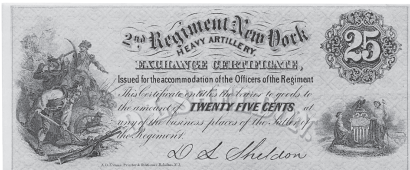

QUARTERS

1818 B-9, R4 NGC Good 6 PQ..... $117.

C 1863 New York 2nd Regiment Heavy Artillery 25 cent "exchange certificate" Sutter's note Near Unc..... $477.
1909-P NGC PRF 62 Cameo near white $877. NGC MS 63 medium orig toning..... $377.
1936-S NGC MS 66 white..... $797.
1964-D obv doubled die FS-101 NGC MS 64 $29. NGC MS 63..... $22.

HALVES

1813 O-106 NGC F 15 PQ..... $897.
1834 O-107 NGC AU 58 PQ..... $477.
1847 WB-101 old ANACS MS 62 (PL PQ)..... $977.